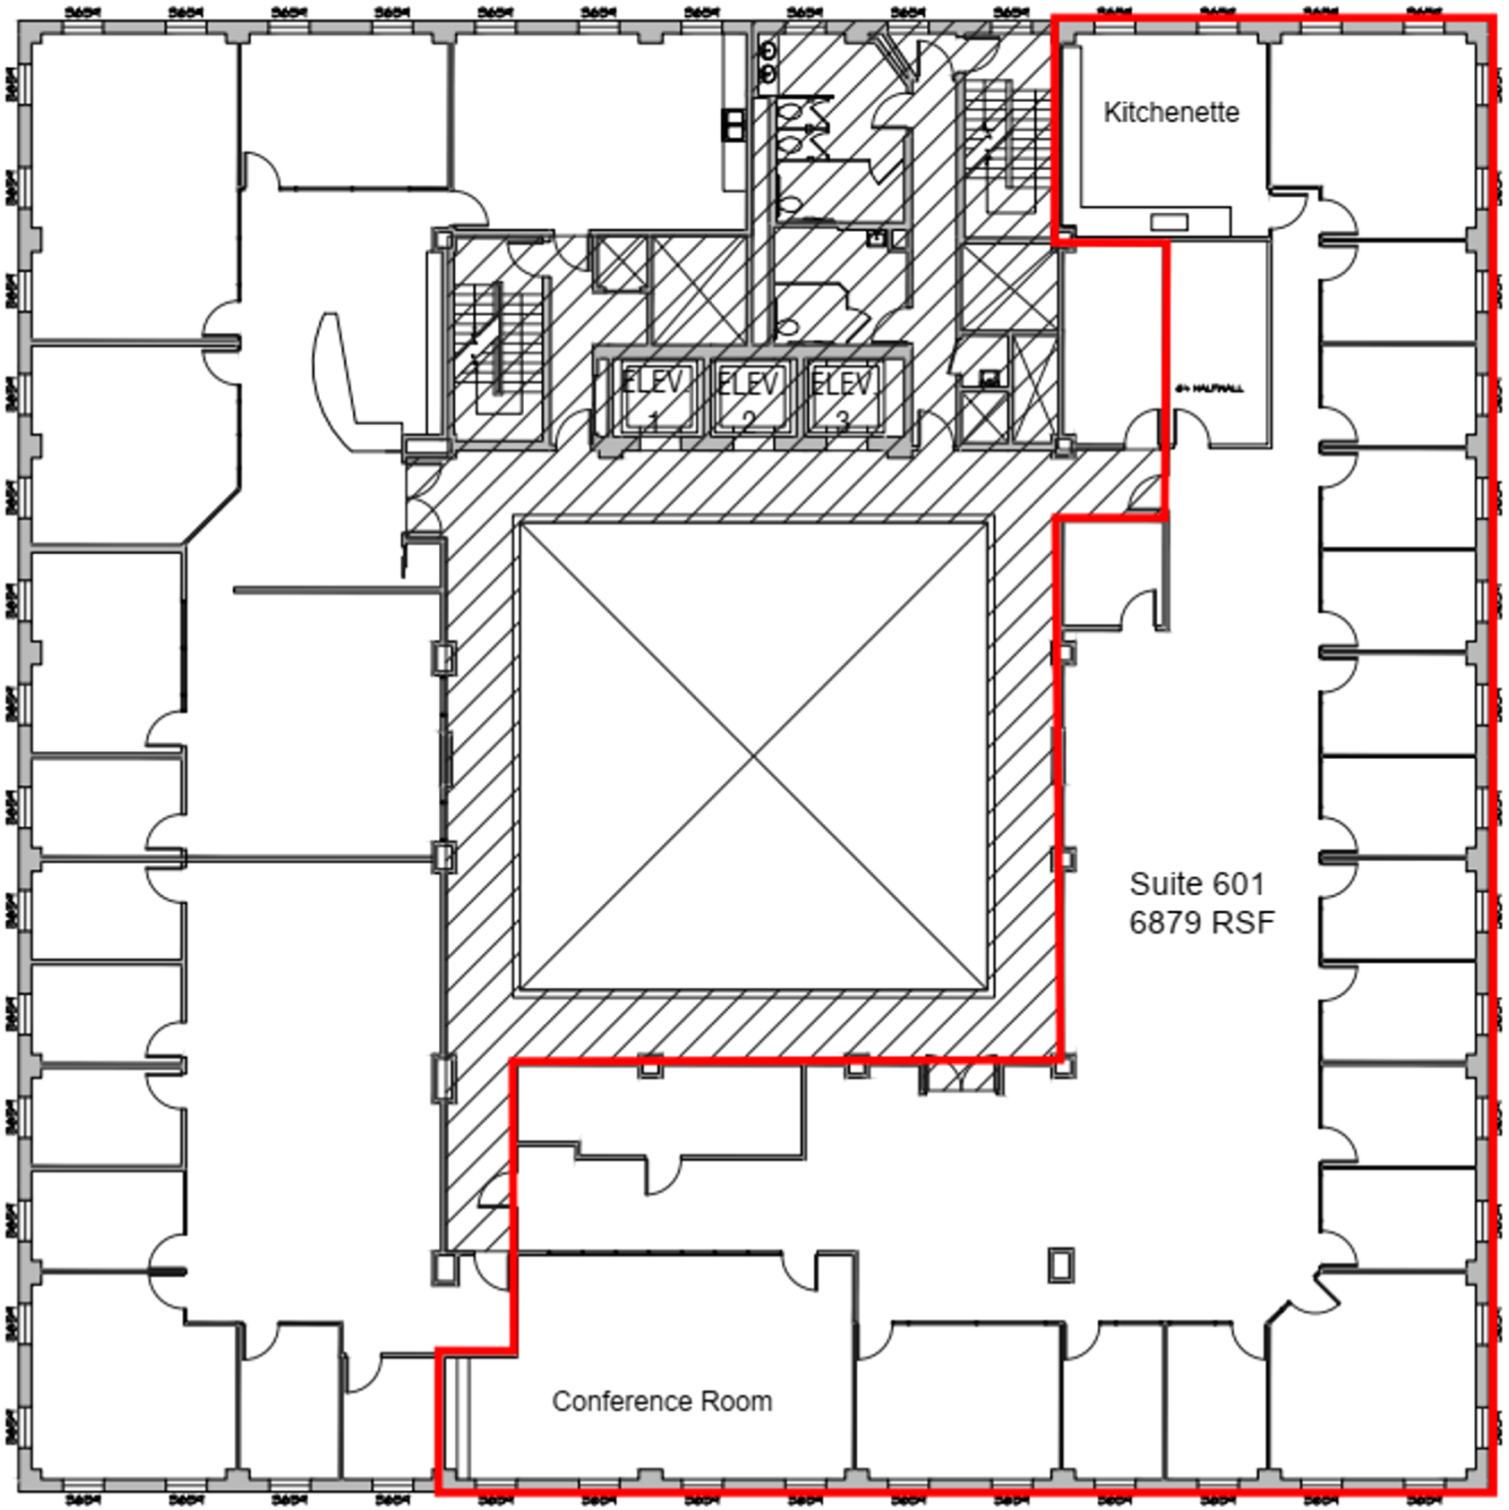

COMMERCIAL
REAL ESTATE

Suite 601
6879 RSF

Conference Room

Kitchenette

6TH FLOOR
2855 TELEGRAPH AVE. BERKELEY CA

All information herein is offered in good faith and deemed accurate, but not guaranteed.